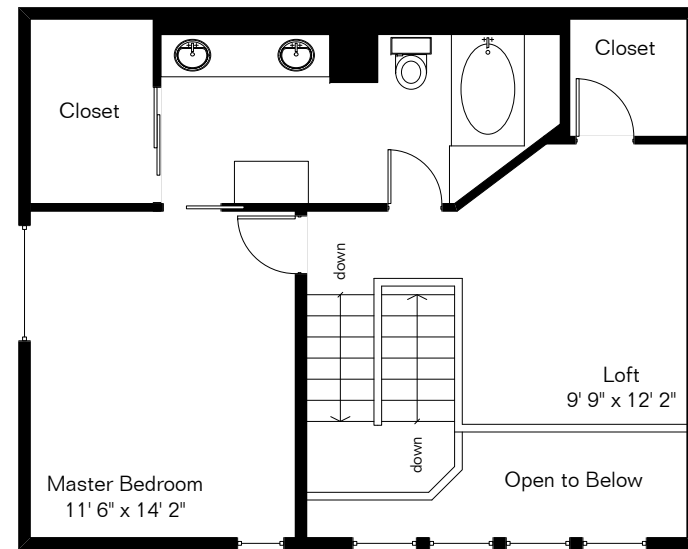

The square footages and room size information are deemed to be reliable but are not guaranteed and should be independently verified.

5675 N Camino Esplendor #6133

Living Area 1,467 Sq Ft

Site Visit February 2006

0 ft. 6 ft. 10 ft. 20 ft.

Copyright 2018 Floor Plans First! LLC
All Rights Reserved.

www.FloorPlansFirst.com

Toll Free (877) 887-1500
Voice (520) 881-1500
Fax (520) 791-7701

Floor Plans First!
See the Floor Plan First!