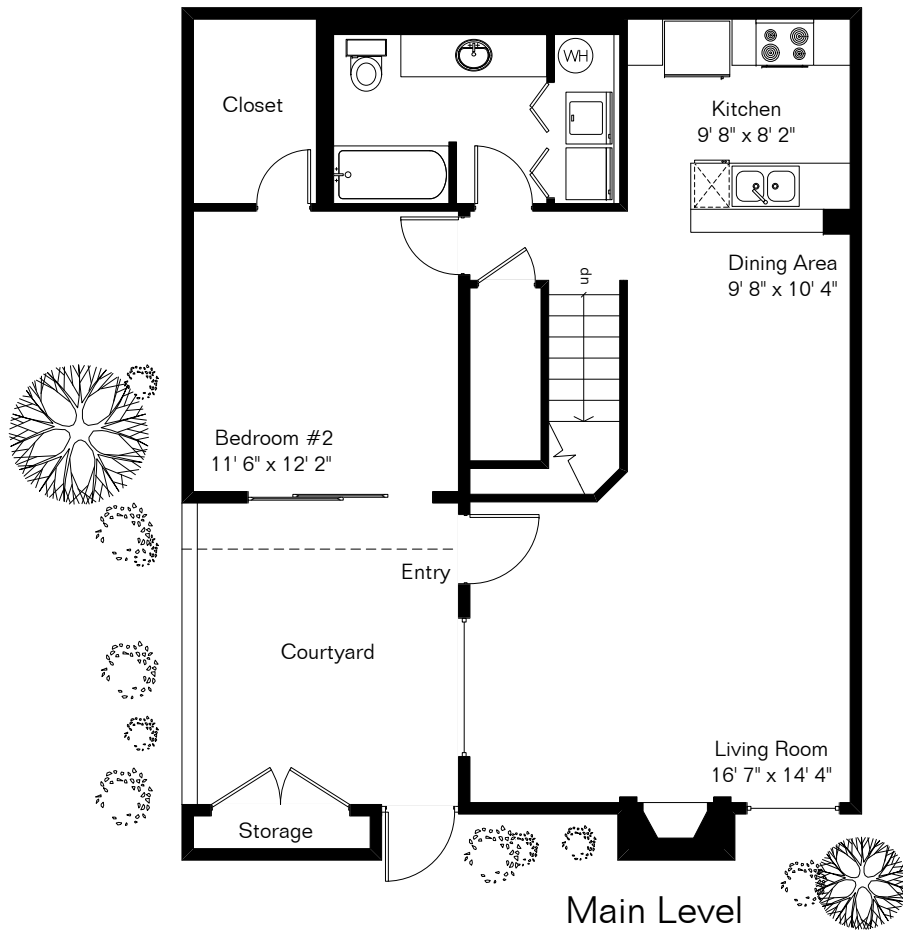

The square footages and room size information are deemed to be reliable but are not guaranteed and should be independently verified.

5675 N Camino Esplendor #6133

Living Area 1,467 Sq Ft

Site Visit February 2006

0 ft. 6 ft. 10 ft. 20 ft.

Copyright 2018 Floor Plans First! LLC
All Rights Reserved.

www.FloorPlansFirst.com

Toll Free (877) 887-1500
Voice (520) 881-1500
Fax (520) 791-7701

Floor Plans First!
See the Floor Plan First!